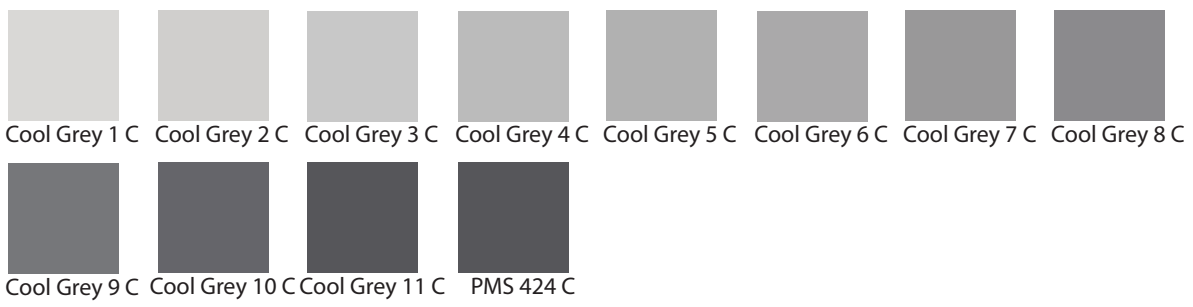

RED

PINK

YELLOW

GREEN

BLUE

GREY

MAROON

ORANGE

GOLD

PURPLE

- ALL PANTONES AVAILABLE UPON REQUEST.
- SPECIALTY INKS AND PRINTING OPTIONS AVAILABLE UPON REQUEST

DISCLAIMER

PANTONES TRUE TO PANTONE BOOK ONLY. COLOR WILL DIFFER FROM WHAT YOU SEE ON YOUR SCREEN OR IN PRINT. PLEASE REFER TO PHYSICAL PANTONE COLOR BOOK WHEN REQUESTING PANTONES. GUIDE BOOK IS THE PANTONE SOLID COATED GUIDE